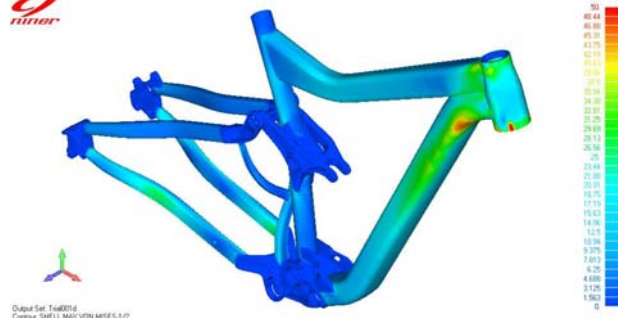

Product Case Study (Niner Bikes – Wheel Mountain Bikes)

Niner Bikes of North Hollywood, California, is the first and only production bicycle company dedicated exclusively to building 29" wheel mountain bikes. The Niner lineup ranges from the simplicity of single speed steel hardtails to the sophistication of long travel full suspension bikes.

Niner Bikes is focused on making the world's best possible bikes. Each bike starts on a clean sheet of paper, and is designed from the ground up. The challenge is optimizing the stiffness and ride characteristics of the bike, while keeping the weight to a minimum - without making any compromises in the bike's strength. Each and every Niner model must exceed the rigorous CEN and DIN Plus testing standards for strength and safety, to ensure that they are up to tackling the world's most demanding riding conditions.

NEi Nastran is an integral part of Niner's design process. NEi Nastran is used at each stage of the design process, in conjunction with CAD design software, to refine the frame's stiffness and ride characteristics, while shaving precious grams in the process - all without compromising strength and durability.

The NEi Nastran package was chosen because of its proven history and the versatility that it offers with the advanced features such as the API programming language. This versatility allows Niner to not only optimize frames for stiffness to weight ratio, but also helps devise new testing strategies that current protocols don't cover. It's the one stop solution to all of Niner's FEA needs.