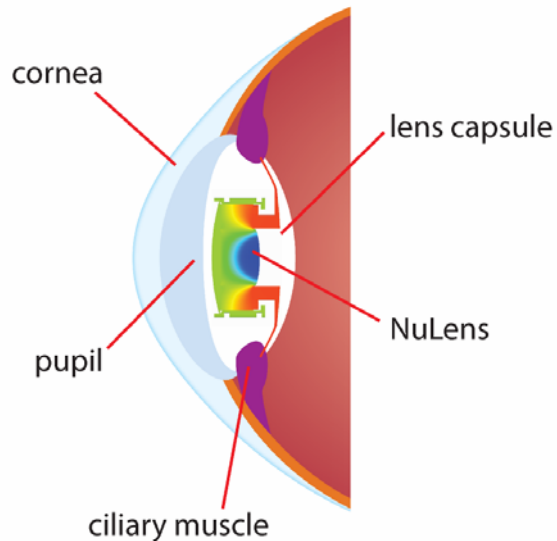

Medical Case Study (NuLens Ltd. – Adjustable Lens Mechanism)

The eye's ciliary muscles flex the NuLens plunger tabs, causing the lens to bend. Bending of the lens is how the eye focuses.

Traditional cataract surgery may remove the cloudiness from a patient's vision, but usually destroys the ability for their eyes to focus on objects up close.

Imagine an 80 year old patient having better eyesight than when they were 25!

This amazing feat was achieved by designing a lens that mimics the mechanics of the human lens. Conventional cataract surgery uses a simple fixed lens, which restores vision but is not attached to the eye muscles that focuses the eye's lens. NuLens is more than a lens; it's a flexible lens mechanism that is attached to the eye's focusing muscles.

NEi Nastran was used during the design process of NuLens to determine the plunger force and displacement required to achieve the desired optical power or deformed shape for lens sizing. NEi Nastran has advanced nonlinear analysis capabilities such as surface contact with large strain hyperelastic materials that can handle large displacement scenarios. These were required analysis tools for the design of NuLens that other FEA software applications considered simply lacked.