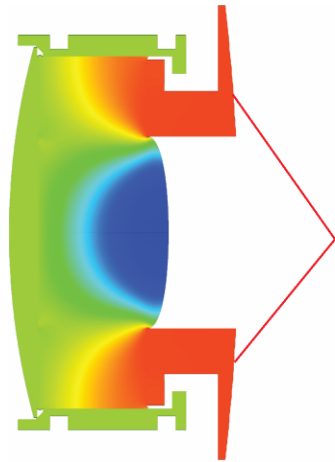

Medical Case Study (NuLens Ltd. – Adjustable Lens Mechanism)

The eye's ciliary muscles flex the NuLens plunger tabs, causing the lens to bend. Bending of the lens is how the eye focuses.

Traditional cataract surgery may remove the cloudiness from a patient's vision, but usually destroys the ability for their eyes to focus on objects up close.

NEi Nastran was used during the design process of NuLens to determine the plunger force and displacement required to achieve the desired optical power or deformed shape for lens sizing. NEi Nastran has advanced nonlinear analysis capabilities such as surface contact with large strain hyperelastic materials that can handle large displacement scenarios. These were required analysis tools for the design of NuLens that other FEA software applications considered simply lacked.